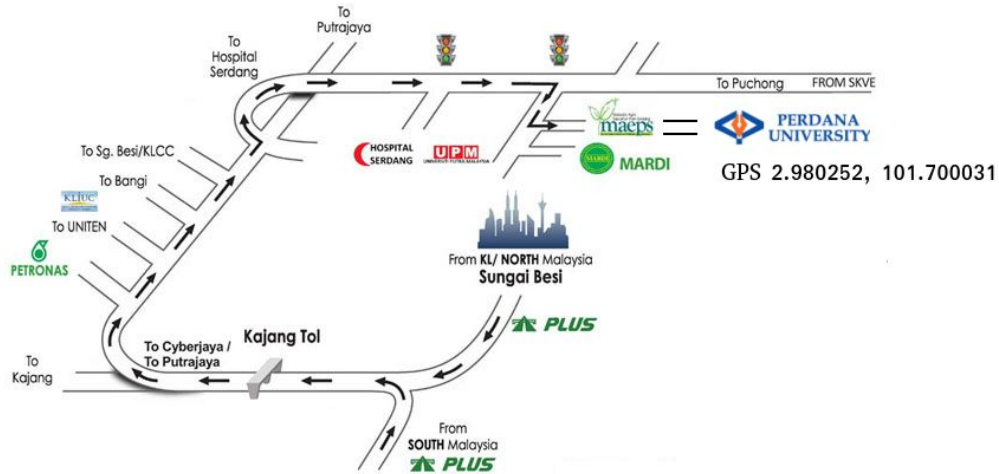

Event Venue:

Perdana University, Block B, MAEPS Building, MARDI Complex Jalan MAEPS Perdana, 43400 Seri Kembangan, Selangor

GPS and Map:

Transport:

By Car: Free parking available.

By Public Transport: KTM Serdang and Taxi/Grab